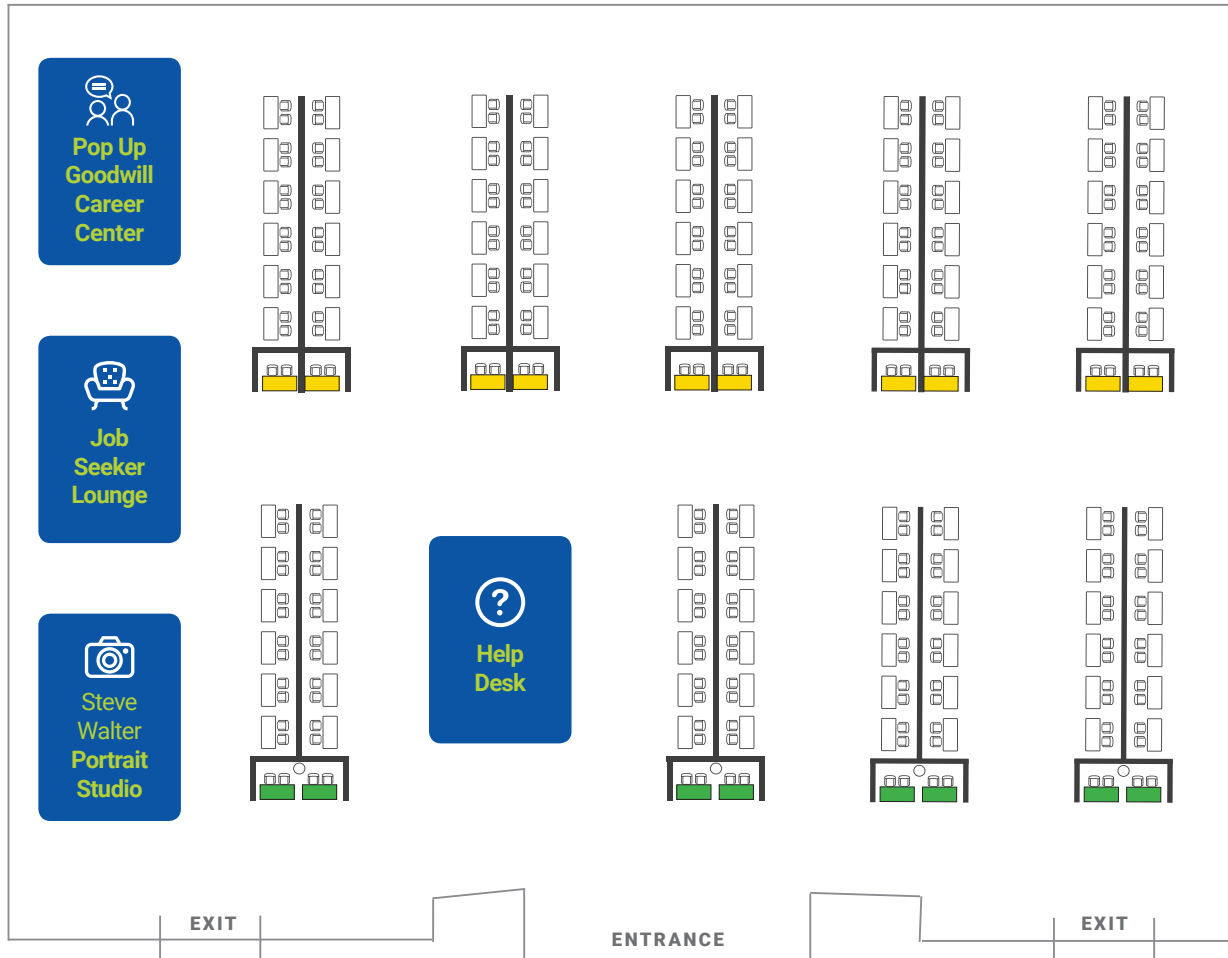

2019 Exhibitor Map

Map layout subject to change

● CENTRAL BOOTHS ● CAPITOL BOOTHS

Sponsorships:

Event Wifi | \$500

- Name mention in packet to all employers
- Added to signage during recruiter hour

Portrait Studio | \$1,200

- Logo in Portrait Studio details to Job Seekers on event website
- Signage for studio (1) 3'x6' self-standing sign
- Logo on map of event
- Name mention in email marketing to 7,000+ (x2)

Employer Lounge | \$1,500

- Logo in Employer Lounge details to employers on event website
- Mention in event packet to all employers
- Signage in lounge (8 ½ x 11 on each table)
- Signage outside of lounge (1) 3'x6' self-standing sign
- Option to customize

Job Seeker Lounge | \$2,500

- Logo in Job Seeker Lounge details to Job Seekers on event website
- Signage for lounge (2) 3'x6' self-standing signs
- Logo on map of event
- Flyer in packet to all employers (provided by sponsor)
- Name mention in email marketing to 7,000+ (x2)
- Recognized during recruiter hour for 2020 booth raffle
- Option to customize with additional seating, tv's, signage and flyers